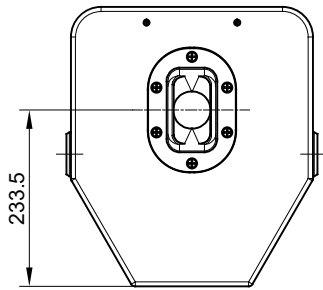

Bottom view

optional with integrated tripod socket  
variable tilt angle +/- 13.5°  
inner diameter 36 mm

Top view

Front view

Side view

optional with M8  
security lug

Rear view

Subject to technical changes. Errors and omissions excepted.