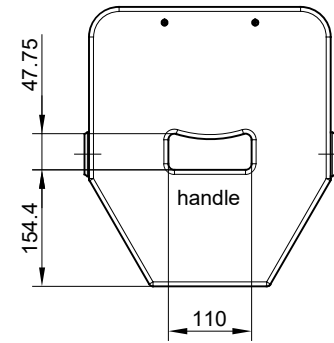

Bottom view

optional with integrated tripod socket  
variable tilt angle +/- 13.5°  
inner diameter 36 mm

Top view

Front view

Side view

optional with M8  
security lug

Rear view

Subject to technical changes. Errors and omissions excepted.