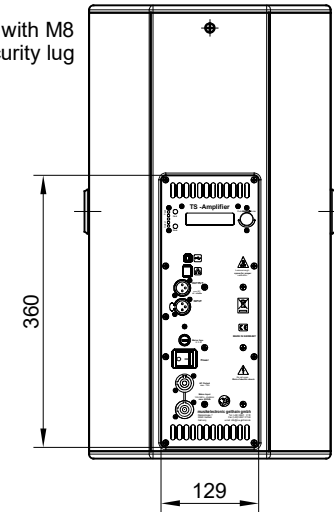

Bottom view

optional with integrated tripod socket  
variable tilt angle +/- 13.5°  
inner diameter 36 mm

Top view

Front view

Side view

optional with M8  
security lug

Rear view

Subject to technical changes. Errors and omissions excepted.