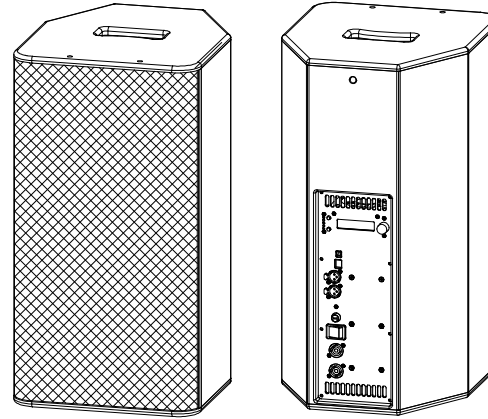

Bottom view

optional with integrated tripod socket  
variable tilt angle +/- 13.5°  
inner diameter 36 mm

Top view

Front view

Side view

optional with M8  
security lug

Rear view

Subject to technical changes. Errors and omissions excepted.