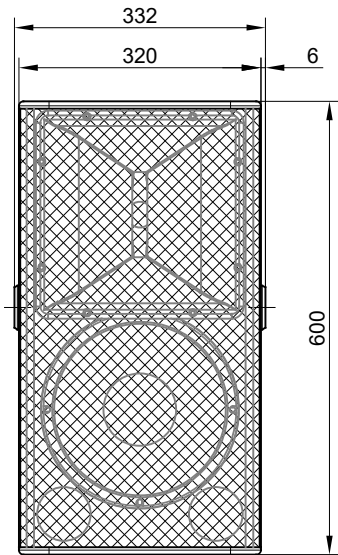

Bottom view

optional with integrated tripod socket  
variable tilt angle +/- 13.5°  
inner diameter 36 mm

Top view

Front view

Side view

optional with M8  
security lug

Rear view

Subject to technical changes. Errors and omissions excepted.