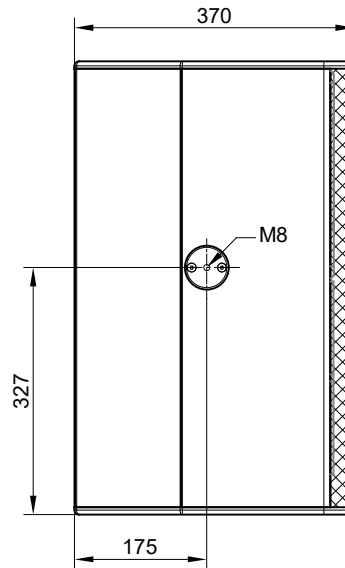

Bottom view

optional with integrated tripod socket  
variable tilt angle +/- 13.5°  
inner diameter 36 mm

Top view

Front view

Side view

optional with M8  
security lug

Rear view

Subject to technical changes. Errors and omissions excepted.